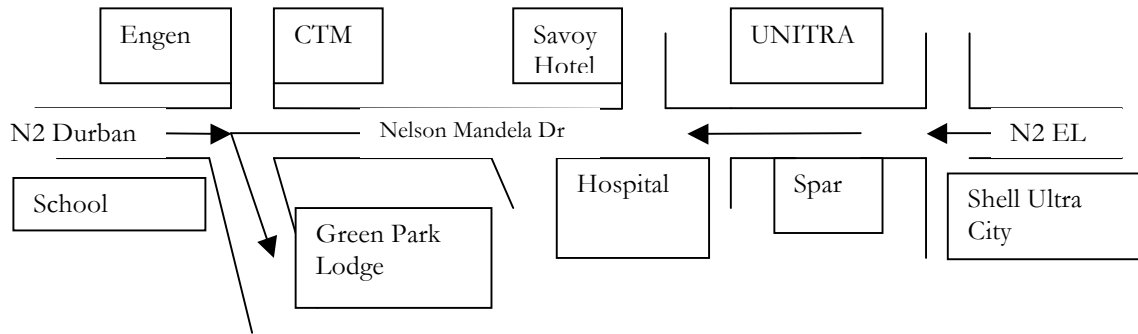

## Map to Green Park Lodge.

From EL, pass Shell Ultra City, WSU, Savoy Hotel & at CTM intersection, turn left into Park Rd. GPL is second building on left hand side of road.

Map to Green Park Lodge.

From Durban, enter Mthatha in Madeira Rd continue straight into Nelson Mandela Drive to East London. Proceed under pedestrian bridge to Engen & CTM intersection, turn right at traffic lights. GPL second on left.