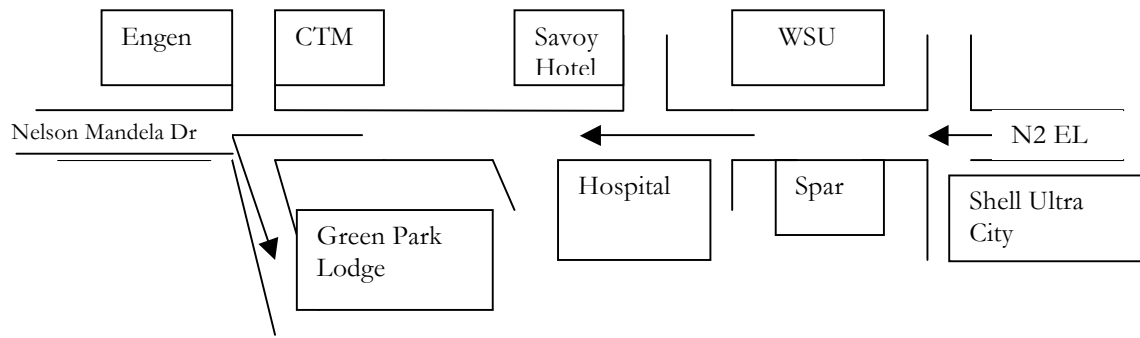

## Map to Green Park Lodge.

From EL, pass Shell Ultra City, WSU, Savoy Hotel & at CTM intersection, turn left into Park Rd. GPL is second building on left hand side of road.

Map to Green Park Lodge.

From Durban, enter Mthatha in Madeira Rd continue straight into Nelson Mandela Drive to East London. Proceed under pedestrian bridge to Engen & CTM intersection, turn right at traffic lights. GPL second on left.