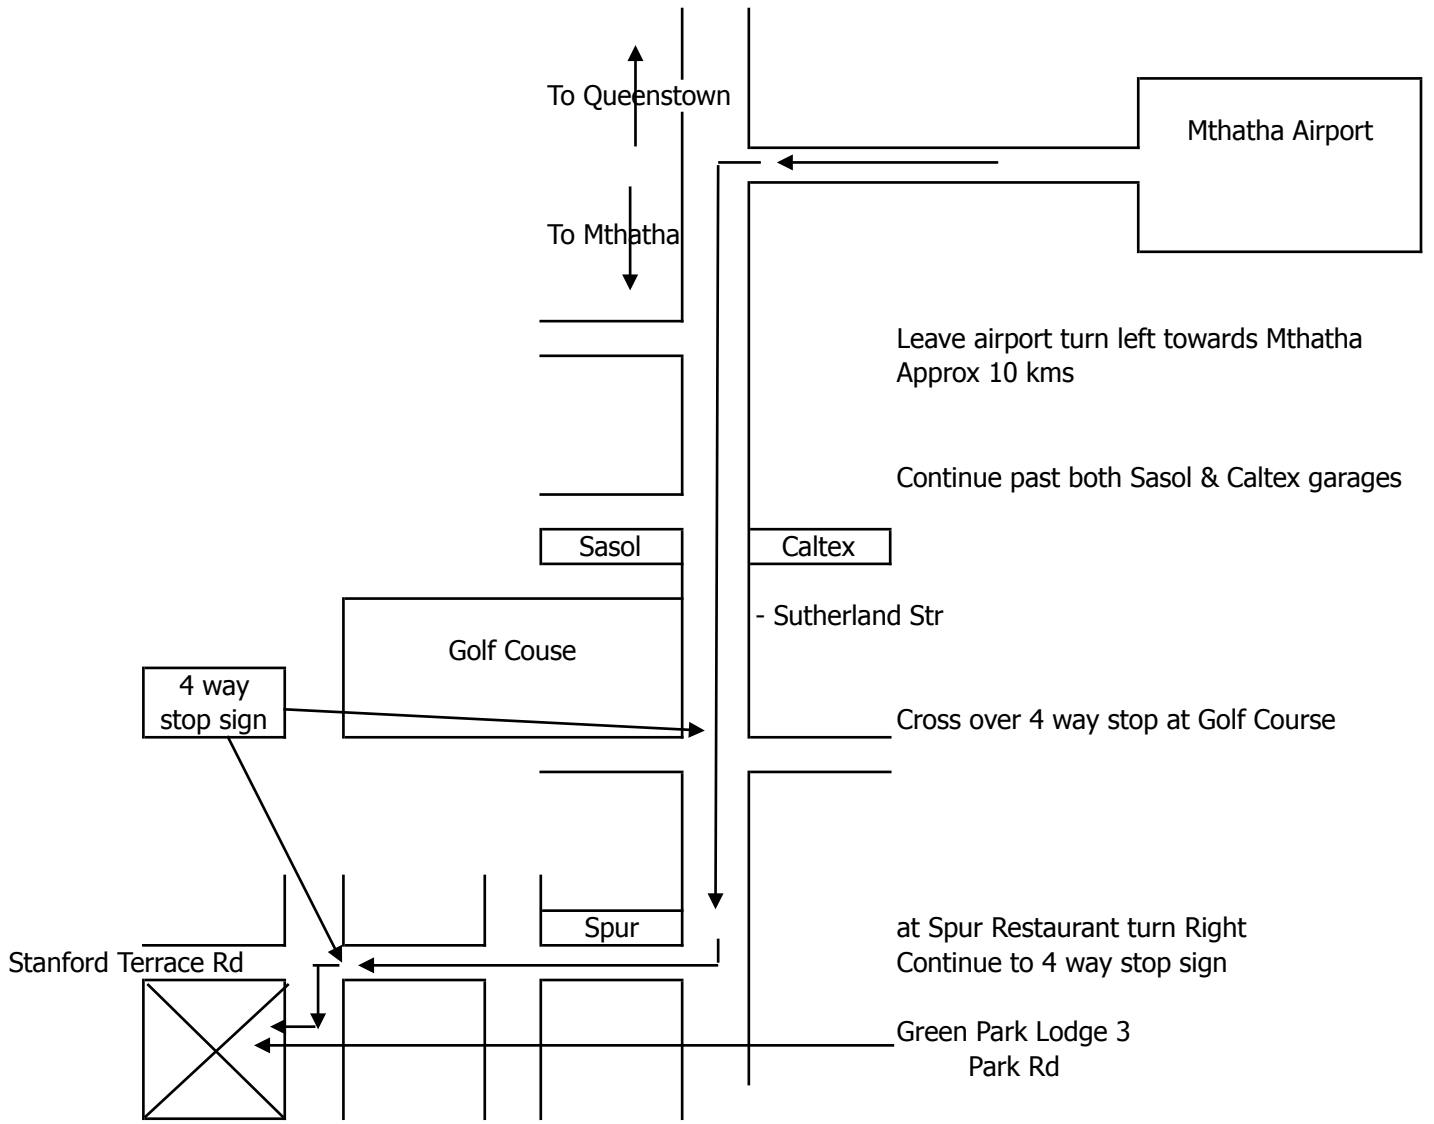

## Map to Green Park Lodge.

From EL, pass Shell Ultra City, WSU, Savoy Hotel & at CTM intersection, turn left into Park Rd. GPL is second building on left hand side of road.

Map to Green Park Lodge.

From Durban, enter Mthatha in Madeira Rd continue straight into Nelson Mandela Drive to East London. Proceed under pedestrian bridge to Engen & CTM intersection, turn right at traffic lights. GPL second on left.